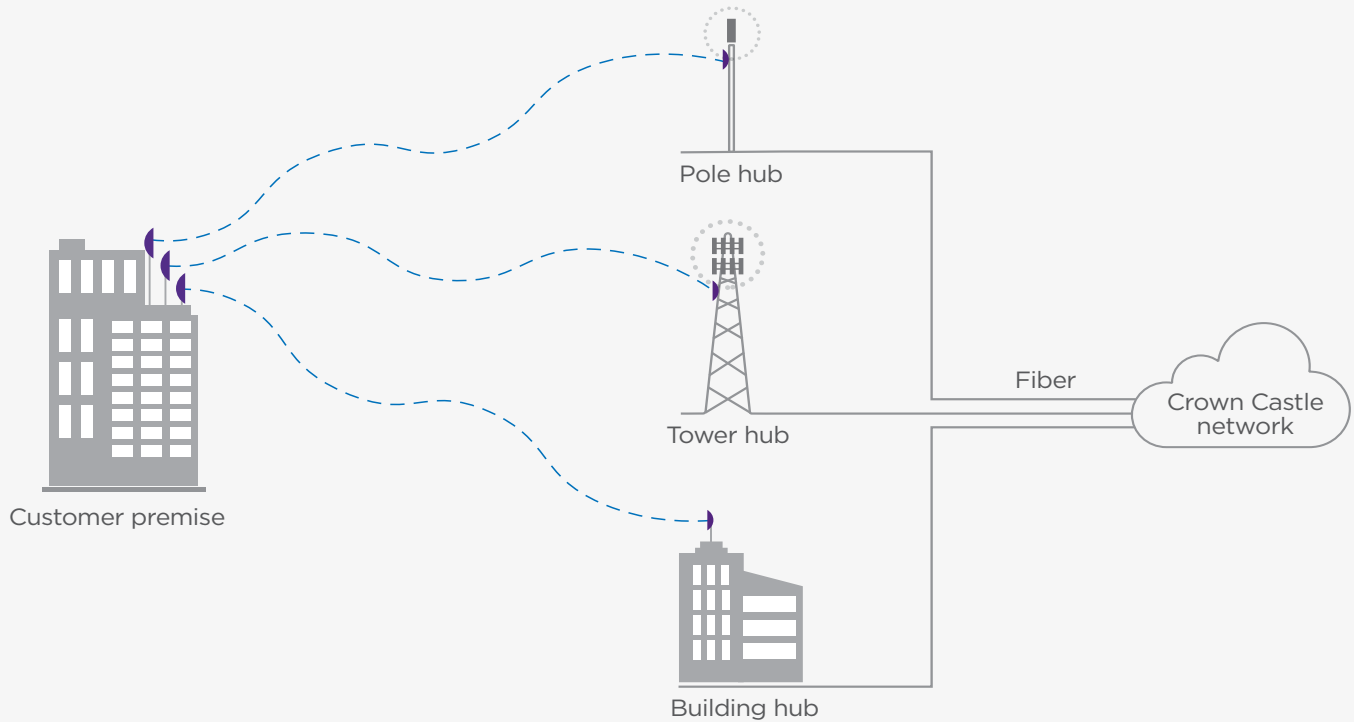

Fixed Wireless

Our solution

Our Fixed Wireless solution supports:

- Bandwidth ranges from 100Mbps to 10Gbps
- Ethernet: E-Line point-to-point delivered over Fixed Wireless
- Internet: dedicated Internet Access over Fixed Wireless

Technical specifications

	FREQUENCIES	RANGE*
Microwave	6 - 42GHz	40km
mmWave	60GHz (V)	500m
	70 - 80GHz (E)	8km

*Dependent on region's maximum rate of rainfall

Crown Castle owns, operates and leases more than 40,000 cell towers and approximately 85,000 route miles of fiber supporting small cells and fiber solutions across every major US market. This nationwide portfolio of communications infrastructure connects cities and communities to essential data, technology and wireless service—bringing information, ideas and innovations to the people and businesses that need them.