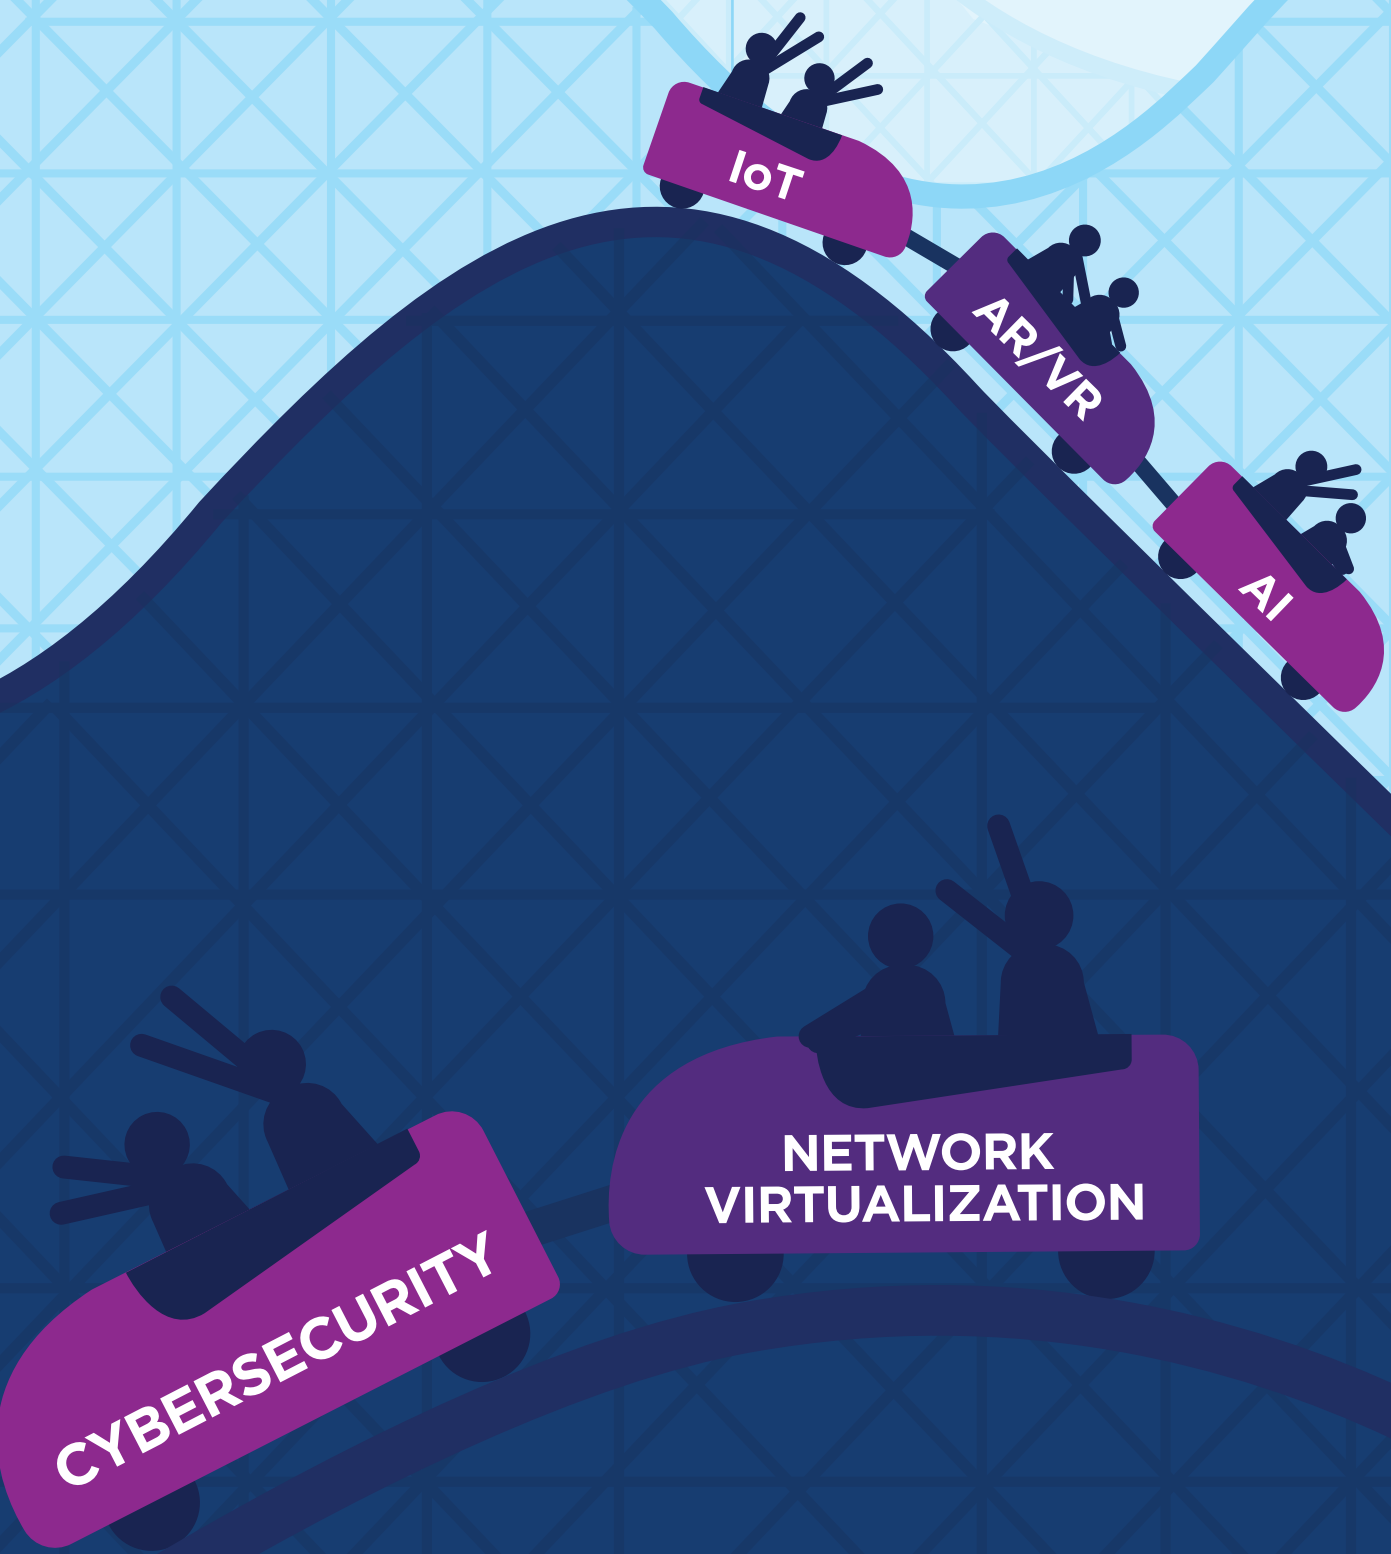

Advanced AI and machine learning.

At least 90% of new enterprise apps will insert AI technology into their processes and products by 2025.⁵ To fully utilize emerging technologies, you need to maintain control of your network. Visibility into network and application performance allows you to use real-time data to make decisions and take action while managing multiple networks and systems.

Efficient resource management.

Managed SD-WAN can help organizations save money, time and resources while ensuring mission-critical applications perform—no matter where they're hosted. Connect or make changes to your locations—quickly and nimbly—making the most of your available bandwidth to boost productivity.

Enhanced security.

With more interactions happening remotely, organizations need to know that their data and communications are protected and secure. Our Managed SD-WAN solution can help scale your security processes with a virtual network so you can focus on business operations. And with the ability to add network diversity and additional security features, you'll have extra peace of mind.

Ready to connect on how we can speed up your digital transformation?

Give us a call at 1-833-516-3263.